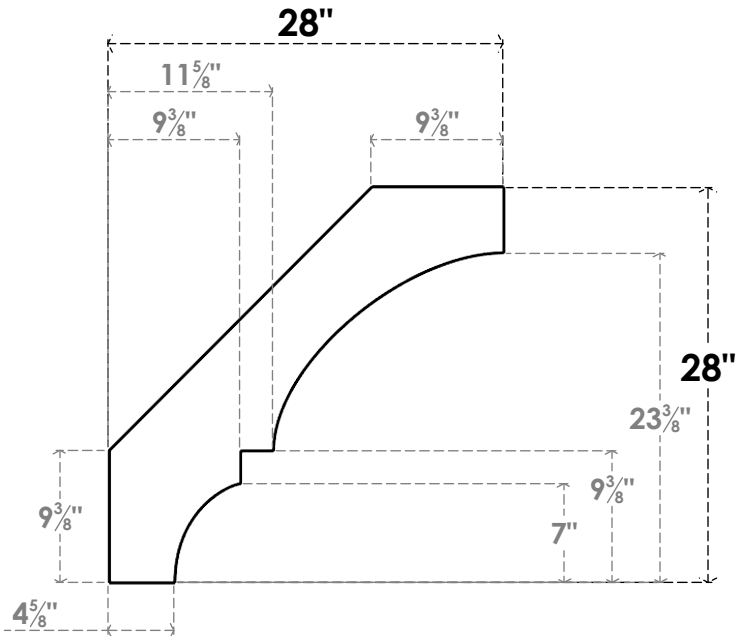

ITEM NUMBER: BRCPC060X28000X28000BOA

6"W X 28"D X 28"H BALBOA ARCHITECTURAL GRADE PVC CLOSED KNEE BRACE

SIDE PROFILE

FRONT PROFILE

ISOMETRIC

EKENA MILLWORK
2300 WEST MAIN ST.
CLARKSVILLE, TX 75426
TOLL FREE: 866-607-0453
WWW.EKENAMILLWORK.COM