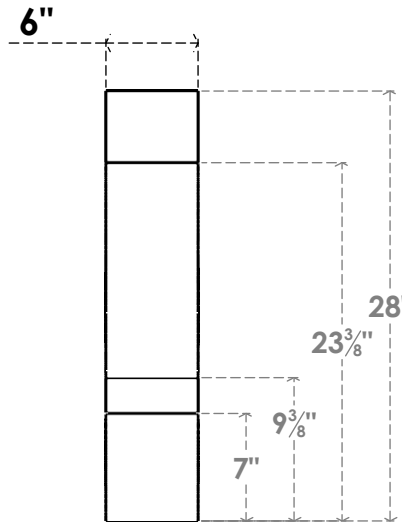

ITEM NUMBER: BRCPC060X28000X28000BOA

6"W X 28"D X 28"H BALBOA ARCHITECTURAL GRADE PVC CLOSED KNEE BRACE

SIDE PROFILE

FRONT PROFILE

ISOMETRIC

EKENA MILLWORK
2300 WEST MAIN ST.
CLARKSVILLE, TX 75426
TOLL FREE: 866-607-0453
WWW.EKENAMILLWORK.COM

NOTES

1. INSTALLATION TO BE COMPLETED IN ACCORDANCE WITH MANUFACTURER'S SPECIFICATIONS.
2. DRAWING MAY NOT BE TO SCALE
3. THIS DRAWING IS INTENDED FOR DESIGN AND PLANNING PURPOSES ONLY.
4. ALL INFORMATION CONTAINED HEREIN WAS CURRENT AT THE TIME OF DEVELOPMENT BUT MUST BE REVIEWED AND APPROVED BY THE PRODUCT MANUFACTURER TO BE CONSIDERED ACCURATE.
5. ARCHITECTURAL GRADE PVC PRODUCTS ARE MADE FROM EXPANDED CELLULAR PVC AND COME NATURALLY WHITE BUT MAY BE PAINTED